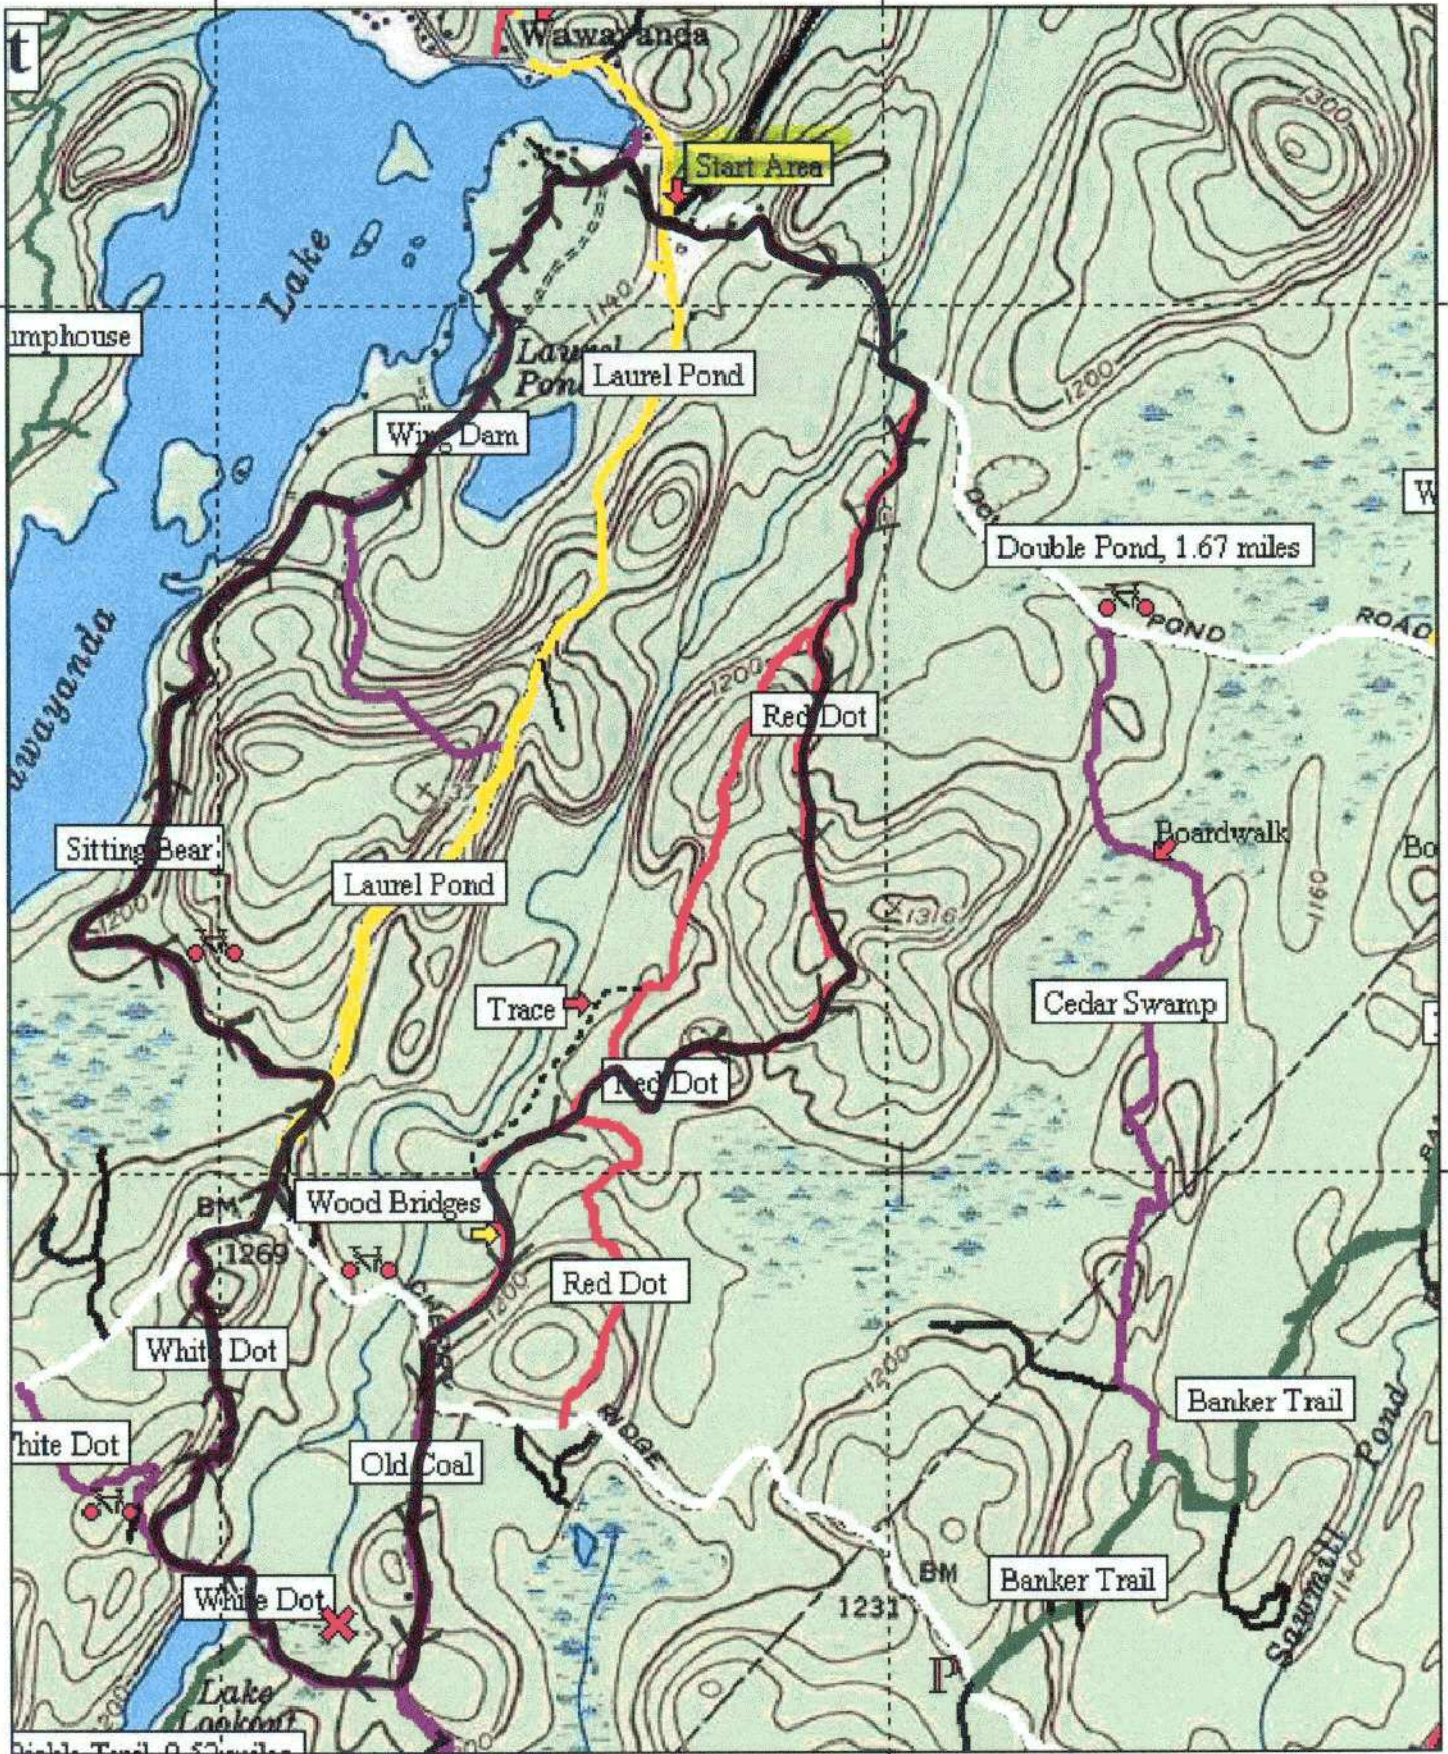

Race Loop May 6, 2007 Start at the Furnace Proceed through Campground

74°26.000' W

WGS84 74°25.000' W

41°11.000' N

41°11.000' N

41°10.000' N

41°10.000' N

74°26.000' W

WGS84 74°25.000' W